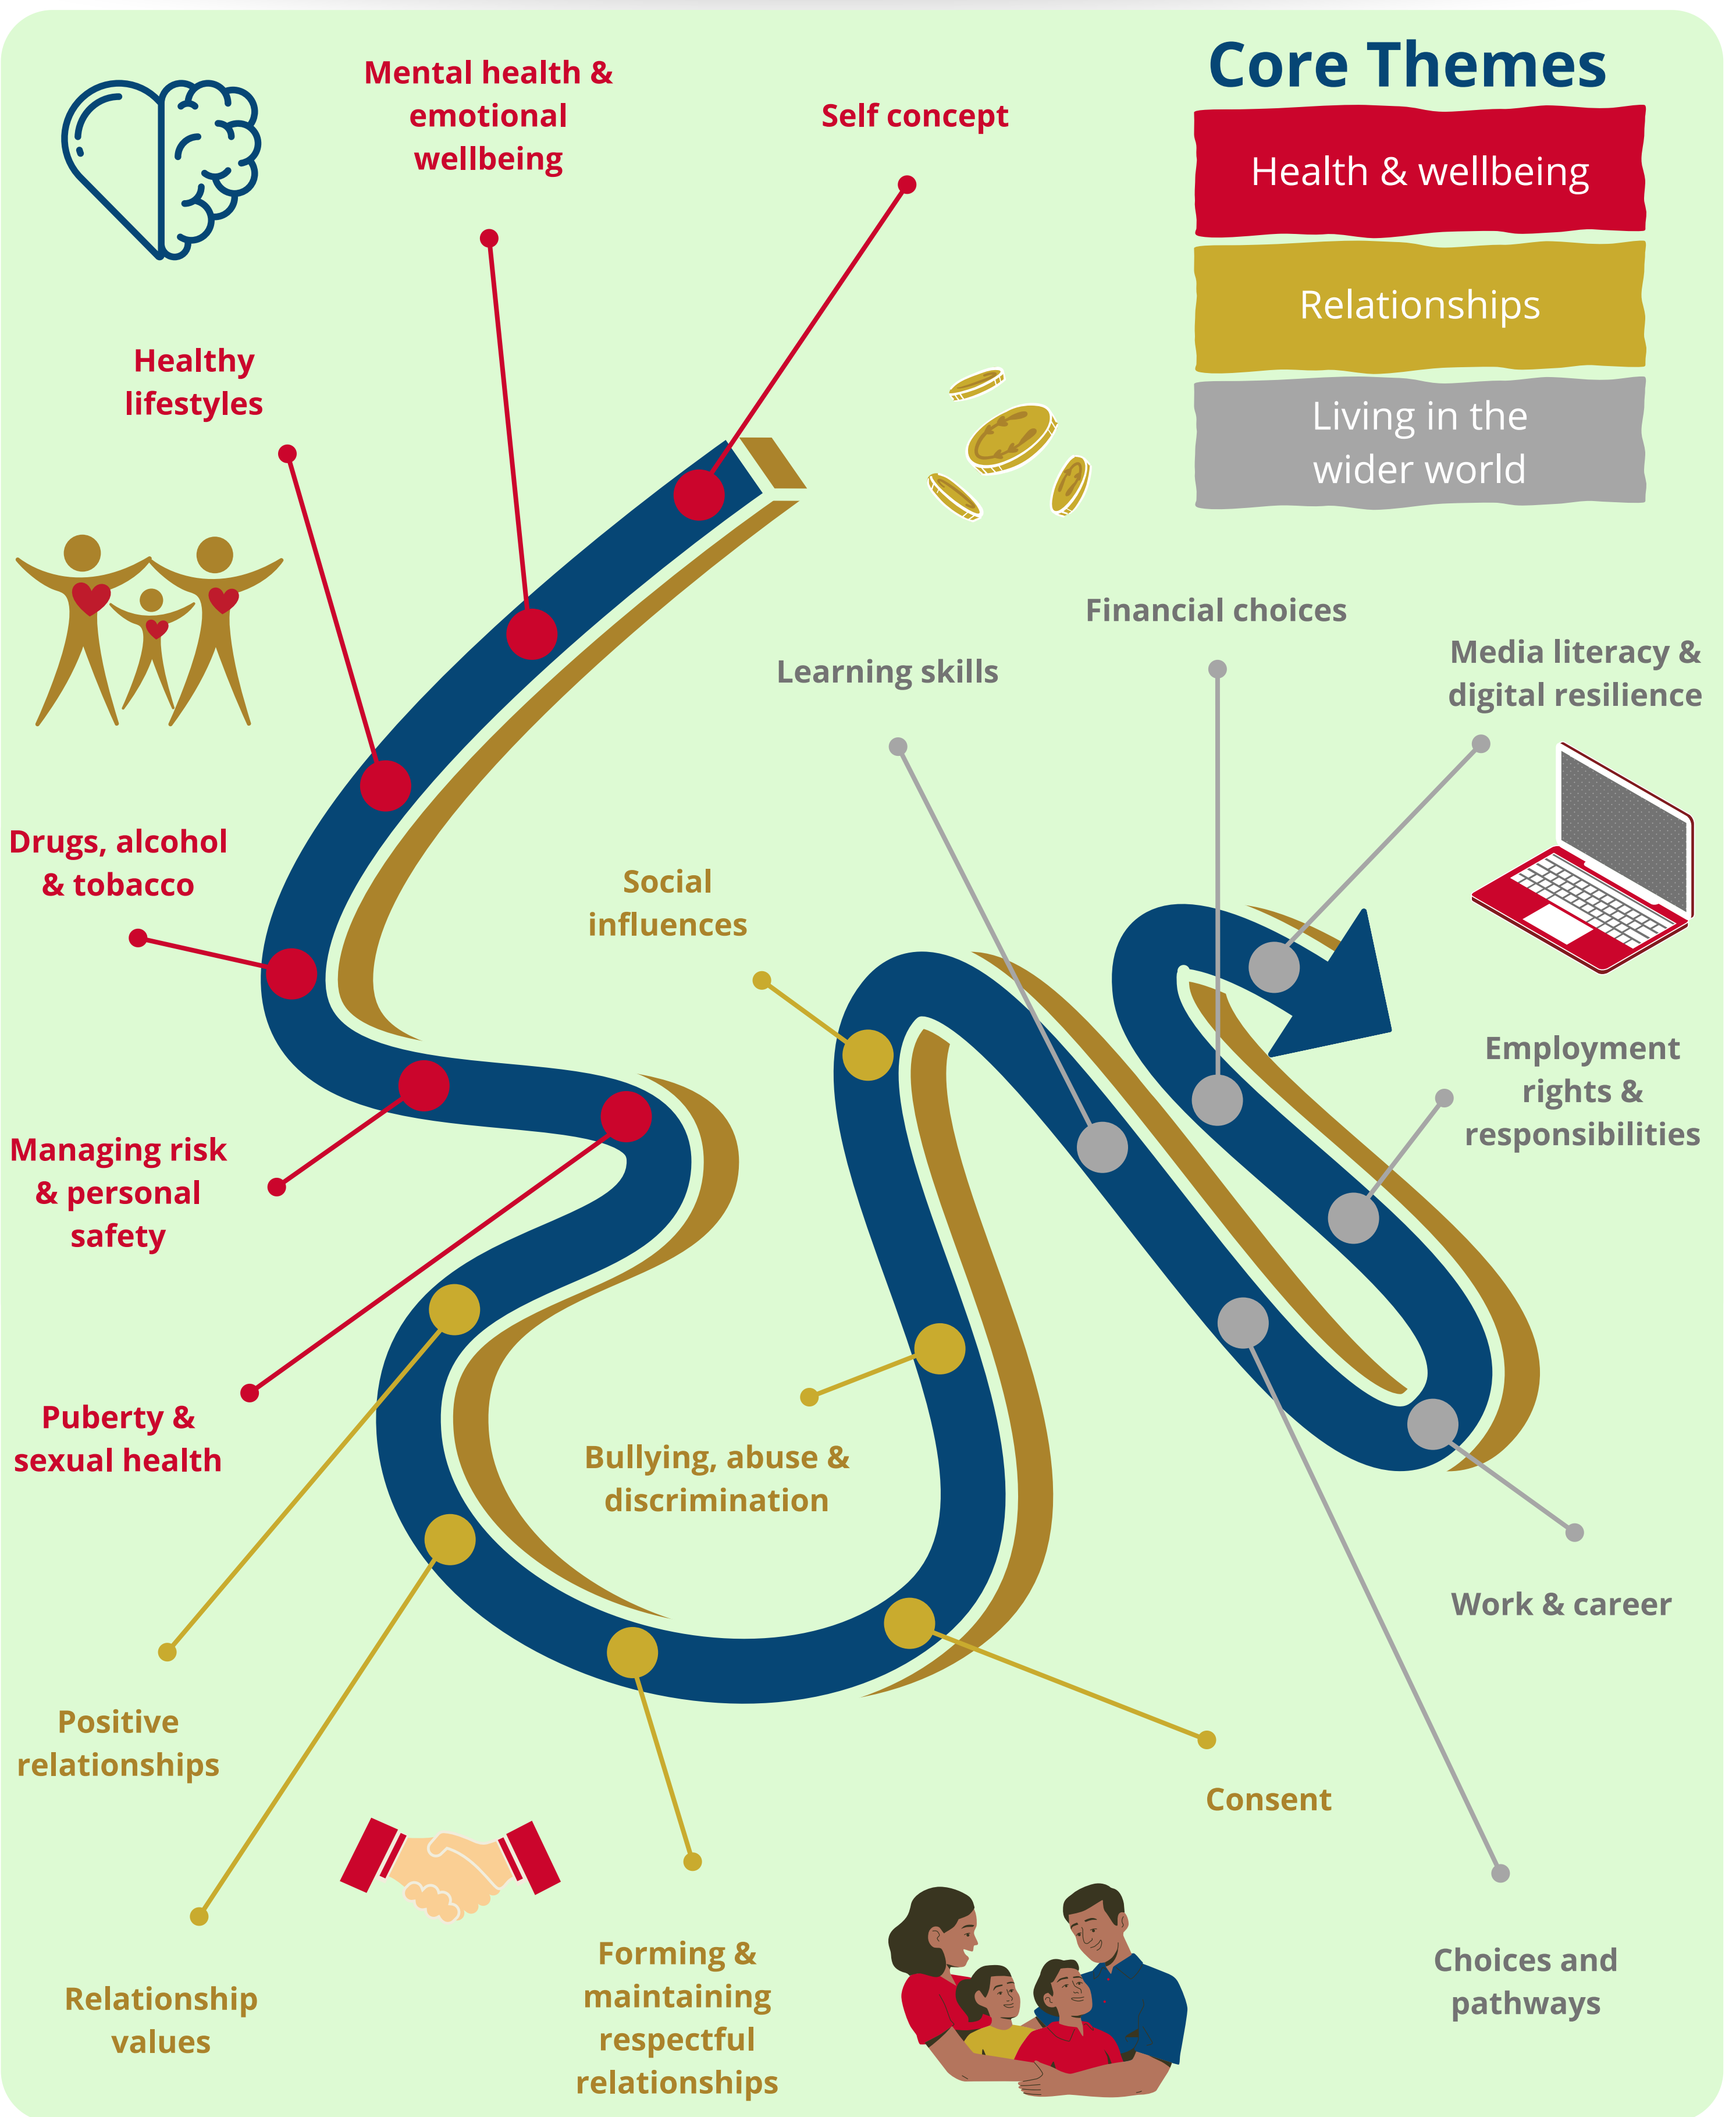

More House School

PSHE

Learning Journeys
Middle School 2022-2023

Middle School PSHE Learning Journey

Core Themes

Health & wellbeing

Relationships

Living in the wider world

Mental health & emotional wellbeing

Self concept

Healthy lifestyles

Drugs, alcohol & tobacco

Financial choices

Learning skills

Media literacy & digital resilience

Managing risk & personal safety

Social influences

Employment rights & responsibilities

Puberty & sexual health

Bullying, abuse & discrimination

Work & career

Positive relationships

Consent

Forming & maintaining respectful relationships